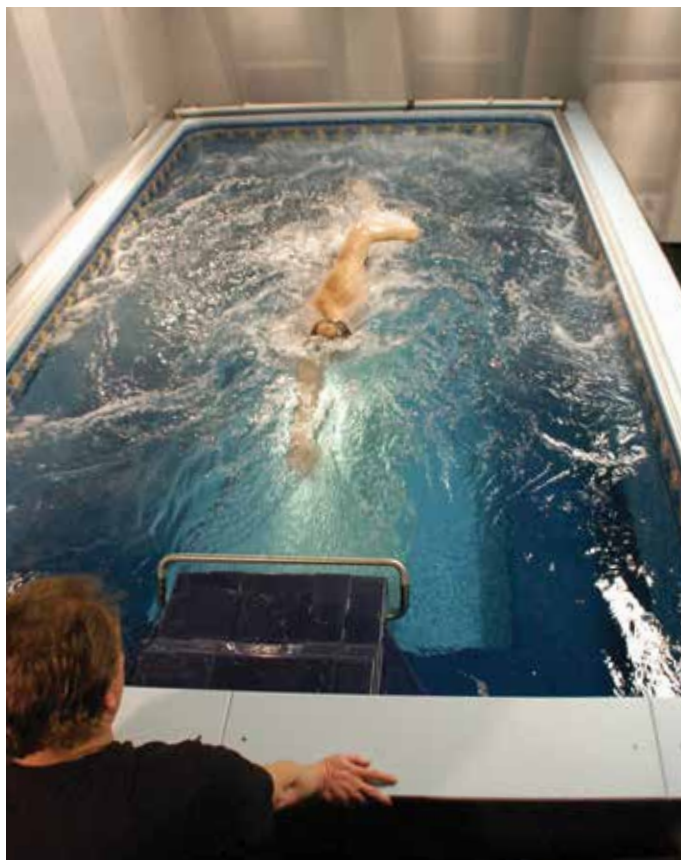

MODULAR POOLS

ELITE ENDLESS POOL®

When only the best will do.

What makes the Elite Endless Pool so revolutionary? It starts with the construction. A 7.5-hp motor drives two custom-designed propellers, moving more than double the water volume of our powerful Original current system. The propellers' greater distance from the outlet grill (itself a spacious 24" x 18") gives the current more time to straighten, so you enjoy an ultra-smooth swim, at speeds up to :51/100-yards.

This is the stroke-training pool that's installed on the decks of University of Michigan, USC, Harvard, Auburn, Penn State, and SwimMAC Carolina. Now it's available for residential installation.

Turbulence-free power, high-volume precision ... that's what makes the Elite Endless Pool the choice for top-tier coaches, for great swimmers, and for swimmers who aspire to greatness.

The perfect coaching pool

Elite Endless Pool®

The Elite Endless Pool includes all of the standard features of an Original Endless Pool.

Our best current is made possible with these upgrades:

- 7.5-hp, two-motor, side-mounted, two-propeller swim current generator with wireless remote control
- 24" x 18" water outlet grill
- Three 59" x 18" stainless steel VGB compliant suction grills
- 220-volt, 50-amp GFCI power requirement
- 8' to 10' widths