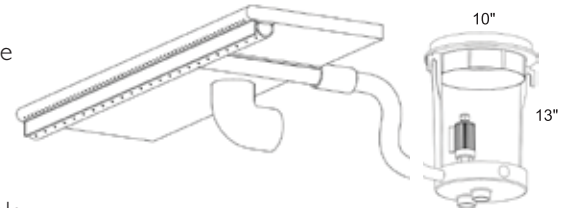

MODEL NO.	DESCRIPTION
-----------	-------------

CLSLL	Color Light Streams Laminar - includes deck box & LED light driver
-------	--

COLOR LIGHT STREAMS

iStar Compatible

LIGHTED BUBBLER

FEATURES & BENEFITS

- Install 4"-8" or less below the water's surface
- Requires 8-10 gpm
- 100' of 12V cable
- Deck box
- 6 vibrant colors: white, blue, green, red, amber, purple
- Color change mode and disco effect
- 5 watt each
- Perfect for sun shelves or beach entries

MODEL NO.	DESCRIPTION
-----------	-------------

2CLSBK	Color Light Streams 2-Lighted Bubblers with 25' fiber run each
CLSSBK	new! Color Light Streams Super Lighted Bubbler with 25' fiber run, larger 1.5" riser pipe.

RAIN WATERFALL

FEATURES & BENEFITS

- 4 strands per 1", enhances light output
- Brightening shield added - hides points of light while reflecting light onto rain droplets
- 100' 12V cord
- Color Light Stream LED driver
- Deck box
- 6 vibrant colors: white, blue, green, red, amber, purple
- Color change mode and disco effect
- 5 watt each