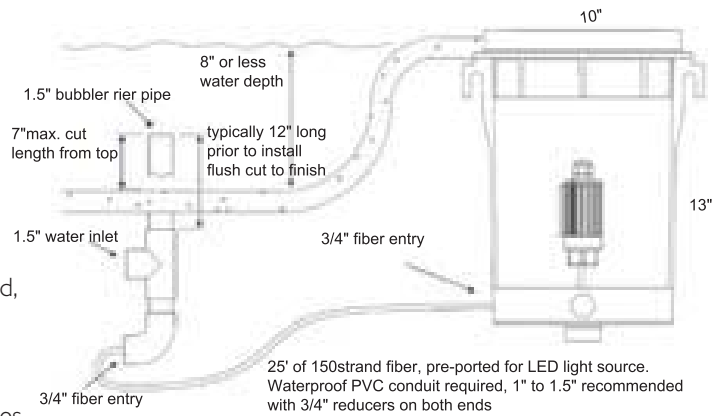

MODEL NO.	DESCRIPTION
-----------	-------------

CLSLL	Color Light Streams Laminar - includes deck box & LED light driver
-------	--

COLOR LIGHT STREAMS

iStar Compatible

LIGHTED BUBBLER

FEATURES & BENEFITS

- Install 4"-8" or less below the water's surface
- Requires 8-10 gpm
- 100' of 12V cable
- Deck box
- 6 vibrant colors: white, blue, green, red, amber, purple
- Color change mode and disco effect
- 5 watt each
- Perfect for sun shelves or beach entries

RAIN WATERFALL

FEATURES & BENEFITS

- 4 strands per 1", enhances light output
- Brightening shield added - hides points of light while reflecting light onto rain droplets
- 100' 12V cord
- Color Light Stream LED driver
- Deck box
- 6 vibrant colors: white, blue, green, red, amber, purple
- Color change mode and disco effect
- 5 watt each