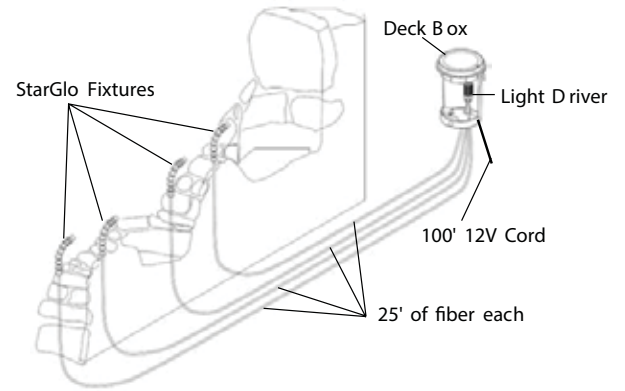

FEATURES & BENEFITS

- Each kit comes with 4 S.R. Smith Star Glo adjustable fixtures
- 25' of 50 strand fiber
- Color Light Streams LED light driver
- 100' of 12V cable
- Deck box
- 6 vibrant colors: white, blue, green, red, amber, purple
- Color change mode and disco effect
- 5 watt each