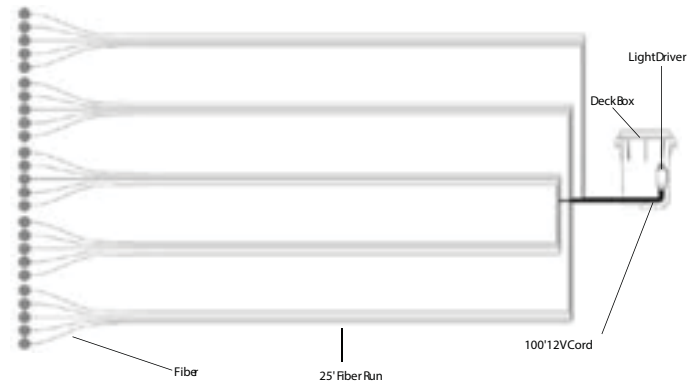

FEATURES & BENEFITS

- Each Star Floor Kit comes with 10 points of light or 25 points of light that have 2 strands of fiber each
- 6 vibrant colors: white, blue, green, red, amber, purple
- Color change mode and disco effect
- 100' of 12V cable
- Deck box
- 5 watt each