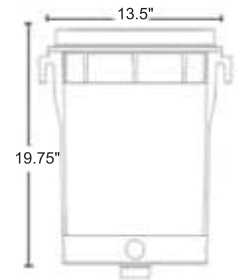

COLOR LIGHT STREAMS

iStar Compatible